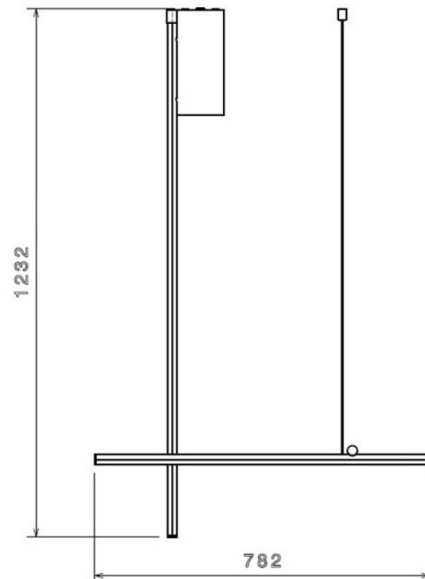

CLEARANCE
OFFERS

LA10315/C1/CLEARANCE

Flos Coordinates C1 LED Ceiling Light CLEARANCE EX- DISPLAY

SOURCE: <https://www.davidvillagelighting.co.uk/product/Flos-Coordinates-C1-LED-Ceiling-Light-CLEARANCE-EX-DISPLAY/10001425>

The Coordinates C1 ceiling light is part of the [Flos Coordinates collection](#), a range designed by Michael Anastassiades. The ceiling light is made from 3 vertical and horizontal pieces that create a geometric shape that is eye-catching and artistic.

The Coordinates C1 ceiling lamp has an integrated LED light source which is concealed by a silicone diffuser, creating a warm yet effective glow. The LED ceiling light can be used in big and small spaces and is suitable for home and professional use. Use alone or in multiple to create a statement lighting piece.

PRODUCT SPECIFICATION

| | |
|----------------------|---|
| Light Source: | 45W, 2700K, 2270 Lumens |
| IP Code: | 20 |
| Dimming: | Dimmable via 1-10V/Dali/Push to make dimming systems. Please consult your electrician, additional wiring may be required on site. |
| Dimensions: | Height: 123.2cm Width: 78.2cm |