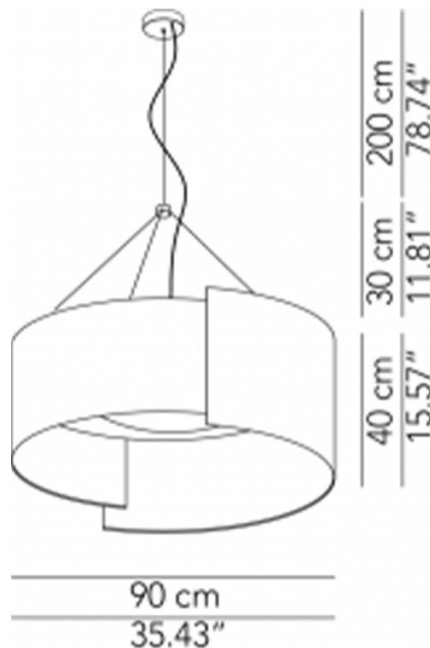

**PRODUCT DESCRIPTION**

Designer: Roberto Paoli

**Modoluce Alco LED Suspension**

Ex-Display, with signs of wear and tear. Boxed in non-original packaging.  
1 x Black/Grey Available.

The Modoluce Alco LED Suspension consists of two upholstered semi-circular elements that enclose the LED diffuser and light source. Dress your light with the allure and technology of Alco's embracing shapes which are also designed to provide acoustic benefits, making it perfect for areas of socialisation like dining spaces and places in the hospitality sector. This large LED suspension creates a dramatic effect with a strong visual impact.

**PRODUCT SPECIFICATION**

**Light Source:** 23W, 2700K, 3628 Lumens

**IP Code:** 20

**Dimming:** Non-Dimmable.

**Dimensions:** Ø90cm  
Shade Height: 40cm  
Drop Height: 200cm

**For all sales and technical enquiries, please contact:**