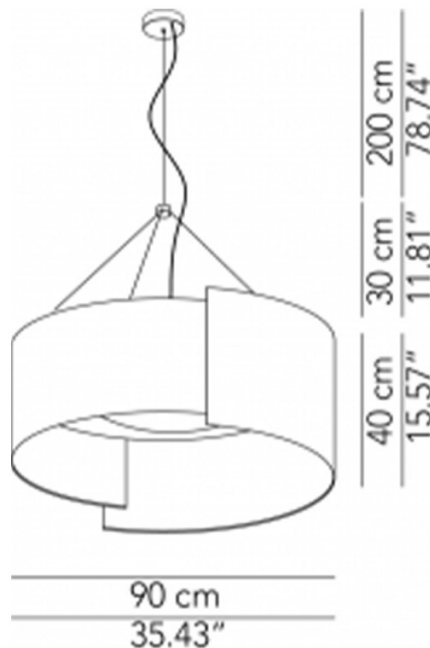

PRODUCT DESCRIPTION

Designer: Roberto Paoli

Modoluce Alco LED Suspension

Ex-Display, with signs of wear and tear. Boxed in non-original packaging.
1 x Black/Grey Available.

The Modoluce Alco LED Suspension consists of two upholstered semi-circular elements that enclose the LED diffuser and light source. Dress your light with the allure and technology of Alco's embracing shapes which are also designed to provide acoustic benefits, making it perfect for areas of socialisation like dining spaces and places in the hospitality sector. This large LED suspension creates a dramatic effect with a strong visual impact.

PRODUCT SPECIFICATION

Light Source: 23W, 2700K, 3628 Lumens

IP Code: 20

Dimming: Non-Dimmable.

Dimensions: Ø90cm
Shade Height: 40cm
Drop Height: 200cm

For all sales and technical enquiries, please contact: