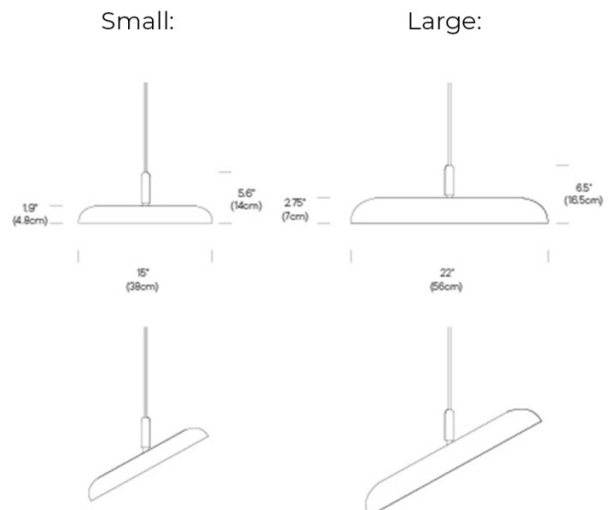

PRODUCT SPECIFICATION

Light Source: 10.5W, 2700K, 800 Lumens

IP Code: 20

Dimming: Dimmable via mains phase dimming.

Dimensions: **Small:**
Ø39cm
Shade Height: 4.9cm
Body Height: 14cm

Large:
Ø56cm
Shade Height: 7cm
Body Height: 16.5cm

Cable Length: 3m