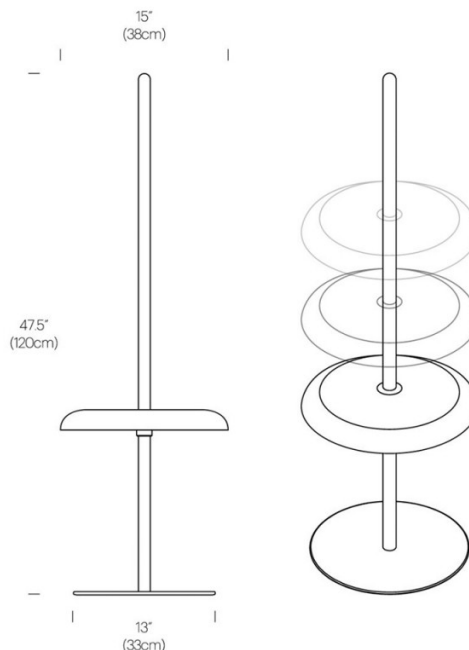

Combining functional lighting and furniture, the Pablo Nivel LED Floor Lamp is a height-adjustable portable lamp designed by Pablo Pardo. Pablo Nivel allows you to carry light to areas not serviced by power outlets that may be otherwise overlooked. The Nivel Floor Lamp consists of a solid wood post, available in either oak or walnut, secured to a powder-coated steel base; the wooden post holds up a circular powder-coated shade in White, Terracotta, Forest Green, Slate Blue, Espresso or Black. This lamp head is height adjustable, moving easily up and down the wooden post - and thanks to a friction collar, this head can be fastened securely at varying heights.

The Pablo Nivel LED Floor Lamp produces an ambient and glare-free downlight, which can be controlled through the integrated 3-step dimmer on the head. Choose between three settings: 100%, 40% or 5% brightness. Nivel Floor also allows you to add on a pedestal tray for more light and more utility. The tray module is also height adjustable with an independently activated light source and can be mixed or matched with selected upper shade colour and post to compliment any space. Trays are offered in powder-coated white, terra cotta, and black.

PRODUCT SPECIFICATION

Light Source: 7W, 2200-2700K, 350 Lumens
IP Code: 20
Dimming: Integrated dimmer on the product.
Dimensions: Ø38cm
 Height: 120cm
 Base: Ø33cm

For all sales and technical enquiries, please contact: