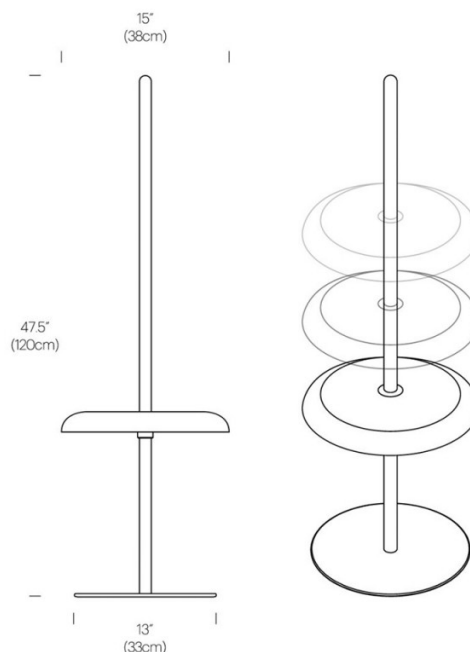

Combining functional lighting and furniture, the Pablo Nivel LED Floor Lamp is a height-adjustable portable lamp designed by Pablo Pardo. Pablo Nivel allows you to carry light to areas not serviced by power outlets that may be otherwise overlooked. The Nivel Floor Lamp consists of a solid wood post, available in either oak or walnut, secured to a powder-coated steel base; the wooden post holds up a circular powder-coated shade in White, Terracotta, Forest Green, Slate Blue, Espresso or Black. This lamp head is height adjustable, moving easily up and down the wooden post - and thanks to a friction collar, this head can be fastened securely at varying heights.

The Pablo Nivel LED Floor Lamp produces an ambient and glare-free downlight, which can be controlled through the integrated 3-step dimmer on the head. Choose between three settings: 100%, 40% or 5% brightness. Nivel Floor also allows you to add on a pedestal tray for more light and more utility. The tray module is also height adjustable with an independently activated light source and can be mixed or matched with selected upper shade colour and post to compliment any space. Trays are offered in powder-coated white, terra cotta, and black.

PRODUCT SPECIFICATION

Light Source: 7W, 2200-2700K, 350 Lumens

IP Code: 20

Dimming: Integrated dimmer on the product.

Dimensions: Ø38cm
Height: 120cm
Base: Ø33cm

For all sales and technical enquiries, please contact: