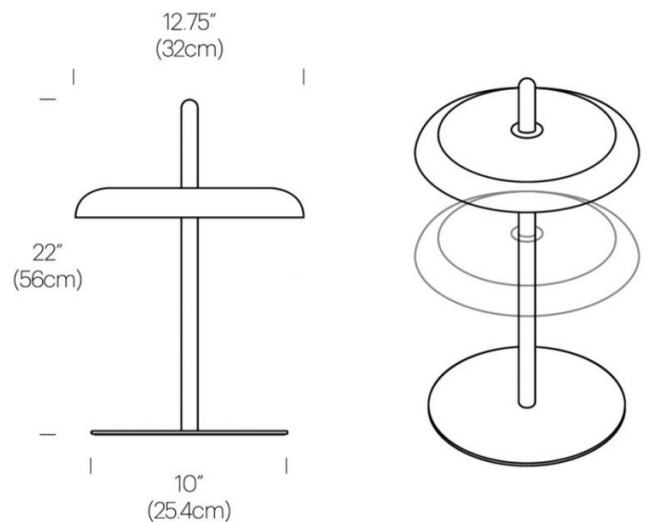

The Pablo Nivel LED Table Lamp is a highly personable lighting solution available in a range of colours. The circular head of the Nivel lamp houses an integrated LED light source and easily moves up and down the wooden post. Thanks to a friction collar, this head can be fastened securely at varying heights. The Pablo Nivel is portable and rechargeable, allowing you to move it from room to room and bring light to areas not serviced by power outlets.

PRODUCT SPECIFICATION

- Light Source:** 7W, 2200-2700K, 350 Lumens
- IP Code:** 20
- Dimming:** Integrated dimmer on the product.
- Dimensions:** Ø32cm
Height: 56cm
Base: Ø25.4cm

For all sales and technical enquiries, please contact: