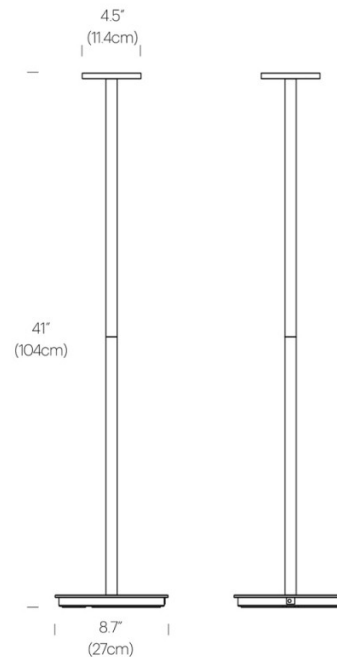

Pablo®

Pablo Luci LED Floor Lamp

LA10895/F

SOURCE: <https://www.davidvillagelighting.co.uk/product/pablo-luci-led-floor-lamp/10001383>

PRODUCT DESCRIPTION

Designer: Pablo Pardo

Pablo Designs Luci LED Floor Lamp

PRODUCT SPECIFICATION

- Light Source:** 5.3W, 2200-2700K, 350 Lumens
- IP Code:** 54
- Dimming:** Integrated dimmer on the product.
- Dimensions:** Height: 104cm
Head Width: 11.4cm
Base Width: 27cm

For all sales and technical enquiries, please contact: