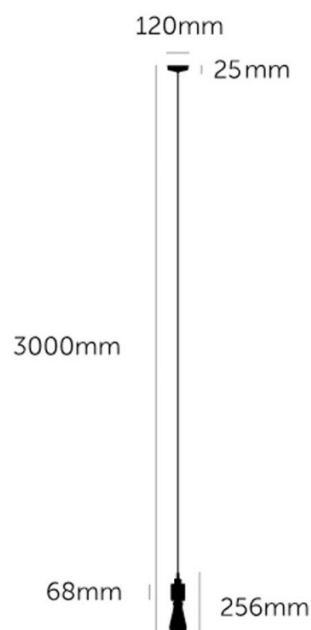

Designer: Massimo Minale

Buster + Punch Heavy Metal Pendant Light

BRAND NEW, OVERSTOCKED, ORIGINAL PACKAGING.

2 x Smoked Bulb / Black
3 x Smoked Bulb / Steel

3 x Gold Bulb / Black
1 x Gold Bulb / Steel

A single suspension light from Buster + Punch, the Heavy Metal Pendant provides a choice of five metal finishes, steel, brass, black, burnt steel and smoked bronze. As well as three Buster Bulb finishes; crystal, gold and smoked. The Buster Bulb is the first designer LED bulb, using just 1/20th of the energy of a traditional bulb and has a lifespan of 30,000 hours.

PRODUCT SPECIFICATION

Light Source: 1 x Max 5W E27 LED (included)

IP Code: 20

Dimming: Dimmable via mains phase dimming.

Dimensions: Lamp holder: 7cm
Drop Height: 300cm
Ceiling rose: 8.7cm

For all sales and technical enquiries, please contact: