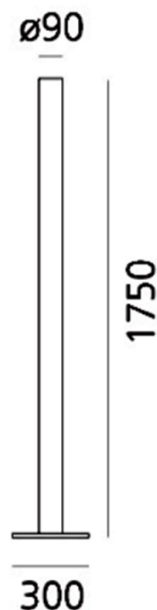

## PRODUCT SPECIFICATION

**Light Source:** 45W, 2700K, 3332 Lumens

**IP Code:** 20

**Dimming:** Integrated dimmer switch on cable

**Dimensions:** Height: 175cm  
Diameter: Ø 9cm  
Base diameter: Ø 30cm

**For all sales and technical enquiries, please contact:**