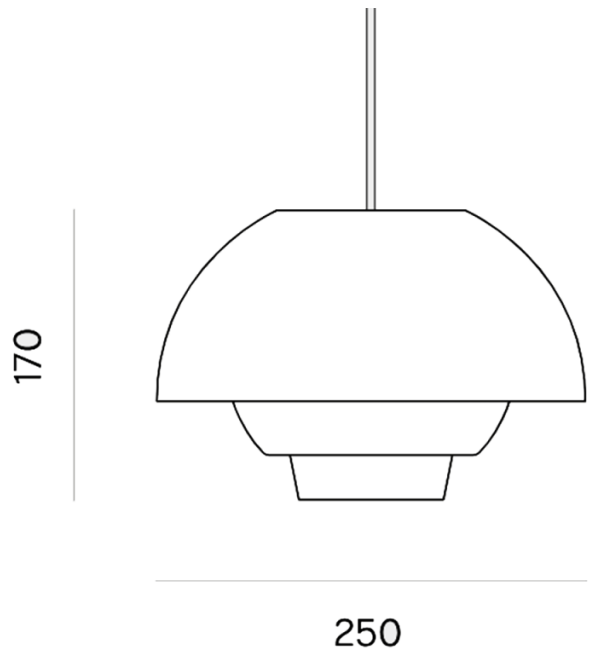

LYFA

LYFA Ergo Pendant

LA10884/P

SOURCE: <https://www.davidvillagelighting.co.uk/product/LYFA-Ergo-Pendant/10001357>

PRODUCT DESCRIPTION

Designer: Bent Karlby

LYFA Ergo Pendant

LYFA Ergo Pendant was designed by Bent Karlby in 1971. The Ergo Pendant is a charming shade which brings soft ambient light to its surroundings while emitting subtle, pleasant downlight. When lit, the core glows softly white, while the exterior glass shade adopts a pleasant warm hue. Ergo pendant looks stunning above a kitchen table or in a cluster above an island. The effect of the shade becomes more magical, the darker the room.

The original plastic shade of the Ergo has now been replaced with premium 3-layered opal glass in two different colours: grey and sand. [The Ergo collection](#) also includes a table lamp in the same grey and sand colours.

PRODUCT SPECIFICATION

- Light Source:** 1x Max 40W, E27 (Excluded)
- IP Code:** 20
- Dimming:** Dimmable via mains phase dimming
- Dimensions:** Height: 17cm
Diameter: Ø 25cm
Cable Length: 300cm

For all sales and technical enquiries, please contact: