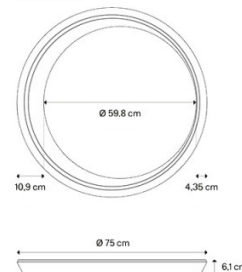

PRODUCT SPECIFICATION

Light Source: 45: 27W, 3000K, 5292 Lumens
60: 37W, 3000K, 7320 Lumens
75: 46W, 3000K, 9072 Lumens

IP Code: 20

Dimming: Dimmable via Triac dimming.

Dimensions: 45:
Ø45cm
Depth: 6.1cm

60:
Ø60cm
Depth: 6.1cm

75:
Ø75cm
Depth: 6.1cm

Tidal 45

Tidal 60

Tidal 75

For all sales and technical enquiries, please contact:

+44 (0)114 263 4266

info@davidvillagelighting.co.uk

www.davidvillagelighting.co.uk