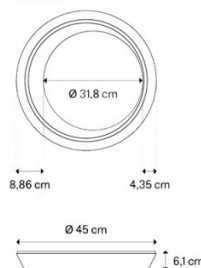

PRODUCT SPECIFICATION

Light Source: 45: 27W, 3000K, 5292 Lumens
60: 37W, 3000K, 7320 Lumens
75: 46W, 3000K, 9072 Lumens

IP Code: 20

Dimming: Dimmable via Triac dimming.

Dimensions: 45:
Ø45cm
Depth: 6.1cm

60:
Ø60cm
Depth: 6.1cm

75:
Ø75cm
Depth: 6.1cm

Tidal 45

Tidal 60

Tidal 75

For all sales and technical enquiries, please contact:

+44 (0)114 263 4266

info@davidvillagelighting.co.uk

www.davidvillagelighting.co.uk