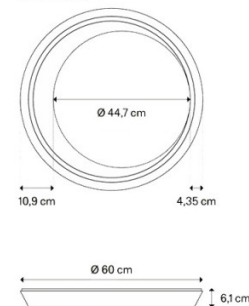

PRODUCT SPECIFICATION

Light Source: 45: 27W, 3000K, 5292 Lumens
60: 37W, 3000K, 7320 Lumens
75: 46W, 3000K, 9072 Lumens

IP Code: 20

Dimming: Dimmable via Triac dimming.

Dimensions: 45:
Ø45cm
Depth: 6.1cm

60:
Ø60cm
Depth: 6.1cm

75:
Ø75cm
Depth: 6.1cm

Tidal 45

Tidal 60

Tidal 75

For all sales and technical enquiries, please contact:

+44 (0)114 263 4266

info@davidvillagelighting.co.uk

www.davidvillagelighting.co.uk