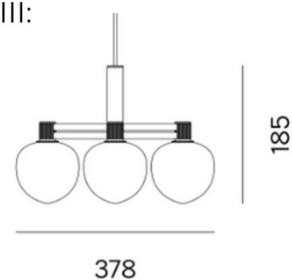

PRODUCT SPECIFICATION

Light Source: **Memoir III:** 3 x Max 28W G9 (Excluded)
Memoir V: 5 x Max 28W G9 (Excluded)

IP Code: 20

Dimming: Dimmable via mains phase dimming.

Dimensions: Memoir III:
Diffuser: Ø12cm
Width: 37.8cm
Shade Height: 18.5cm

Memoir V:
Diffuser: Ø12cm
Width: 59.4cm
Shade Height: 26.3cm

Cable Length: 600cm

Memoir III:

Memoir V:

For all sales and technical enquiries, please contact:

+44 (0)114 263 4266

info@davidvillagelighting.co.uk