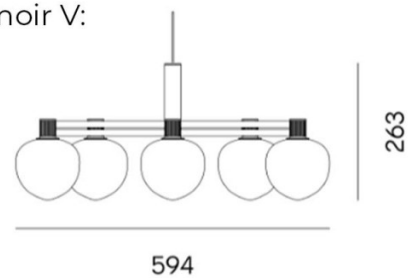

PRODUCT SPECIFICATION

Light Source: **Memoir III:** 3 x Max 28W G9 (excluded)
Memoir V: 5 x Max 28W G9 (excluded)

IP Code: 20

Dimming: Dimmable via mains phase dimming.

Dimensions: Memoir III:
 Diffuser: Ø12cm
 Width: 37.8cm
 Shade Height: 18.5cm

Memoir V:
 Diffuser: Ø12cm
 Width: 59.4cm
 Shade Height: 26.3cm

Memoir III:

Memoir V:

For all sales and technical enquiries, please contact:

+44 (0)114 263 4266

info@davidvillagelighting.co.uk

www.davidvillagelighting.co.uk