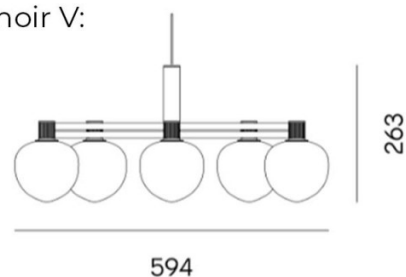

PRODUCT SPECIFICATION

Light Source: **Memoir III:** 3 x Max 28W G9 (Excluded)
Memoir V: 5 x Max 28W G9 (Excluded)

IP Code: 20

Dimming: Dimmable via mains phase dimming.

Dimensions: Memoir III:
Diffuser: Ø12cm
Width: 37.8cm
Shade Height: 18.5cm

Memoir V:
Diffuser: Ø12cm
Width: 59.4cm
Shade Height: 26.3cm

Cable Length: 600cm

Memoir III:

Memoir V:

For all sales and technical enquiries, please contact:

+44 (0)114 263 4266

info@davidvillagelighting.co.uk