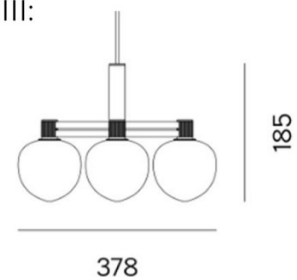

PRODUCT SPECIFICATION

Light Source: **Memoir III:** 3 x Max 28W G9 (excluded)
Memoir V: 5 x Max 28W G9 (excluded)

IP Code: 20

Dimming: Dimmable via mains phase dimming.

Dimensions: Memoir III:
 Diffuser: Ø12cm
 Width: 37.8cm
 Shade Height: 18.5cm

Memoir V:
 Diffuser: Ø12cm
 Width: 59.4cm
 Shade Height: 26.3cm

Memoir III:

Memoir V:

For all sales and technical enquiries, please contact:

+44 (0)114 263 4266

info@davidvillagelighting.co.uk

www.davidvillagelighting.co.uk