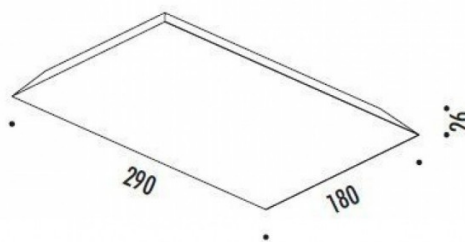

### Davide Groppi Foil LED Wall/Ceiling Light

Ex-Display, in good condition. Boxed in non-original packaging.  
1 x Available.

The Davide Groppi Foil LED Ceiling/Wall Light is a rectangular lighting solution with a metal white finish and slanted edges. The Foil LED emits light upwards and is an ideal choice if you want to highlight ceiling or wall details. When positioned high up on the wall so that you are viewing it from underneath, it gives the illusion that it is a very thin sheet of metal. Although it's there, you can't see the thickness. Visual magic. A luminaire that amazes with skill, so you only notice its two-dimensional effect.

## PRODUCT SPECIFICATION

- Light Source:** 24.5W, 3000K, 1808 Lumens
- IP Code:** 20
- Dimming:** Dimmable via Triac/IGBT dimming systems. Please consult your electrician, additional wiring may be required on site.
- Dimensions:** Length: 29cm  
Depth: 18cm  
Height: 2.6cm