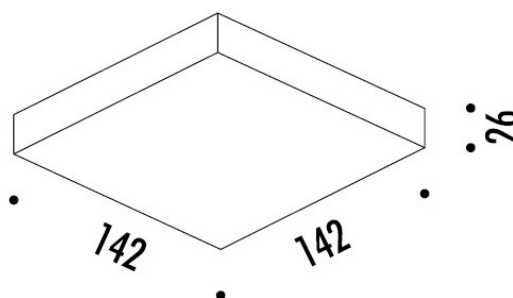

PRODUCT SPECIFICATION

Light Source: 18W, 3000K, 1180 Lumens

IP Code: 20

Dimming: Dimmable via Triac dimming.

Dimensions: Depth: 14.2cm
Width: 14.2cm
Height: 2.6cm

For all sales and technical enquiries, please contact: