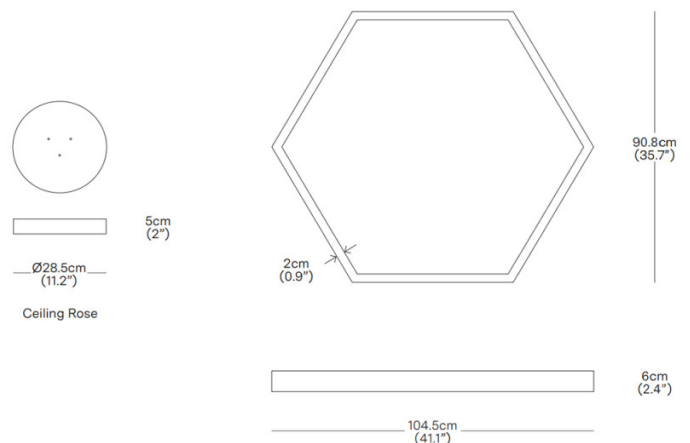

Please note, this product is also available in aluminium and white finishes, please [contact us](#) for further information and pricing.

PRODUCT SPECIFICATION

Light Source: 90W, 2700K, 4725 Lumens

IP Code: 20

Dimming: Dimmable via mains phase dimming.

Dimensions: Shade: Ø104.5cm
 Shade Height: 6cm
 Canopy: Ø28.5cm
 Canopy Height: 5cm

Cable Length: 30-200cm

For all sales and technical enquiries, please contact: