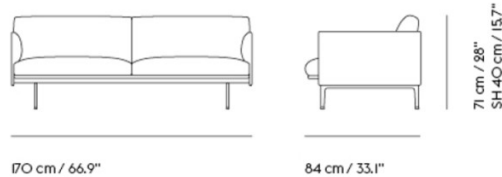

Please [contact us](#) for further information and pricing if you wish to create your own, personalised Outline sofa.

PRODUCT SPECIFICATION

Light Source: 2 Seater

- Height: 71cm
- Width: 170cm
- Depth: 84cm
- Seat height: 40cm
- Seat depth: 62cm

3 Seater

- Height: 71cm
- Width: 220cm
- Depth: 84cm
- Seat height: 40cm
- Seat depth: 62cm

2 Seater:

3 Seater:

For all sales and technical enquiries, please contact:

+44 (0)114 263 4266

info@davidvillagelighting.co.uk