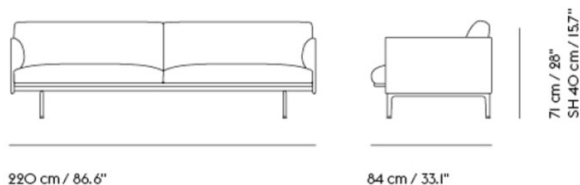

Please [contact us](#) for further information and pricing if you wish to create your own, personalised Outline sofa.

PRODUCT SPECIFICATION

Light Source: 2 Seater

- Height: 71cm
- Width: 170cm
- Depth: 84cm
- Seat height: 40cm
- Seat depth: 62cm

3 Seater

- Height: 71cm
- Width: 220cm
- Depth: 84cm
- Seat height: 40cm
- Seat depth: 62cm

2 Seater:

3 Seater:

For all sales and technical enquiries, please contact:

+44 (0)114 263 4266

info@davidvillagelighting.co.uk