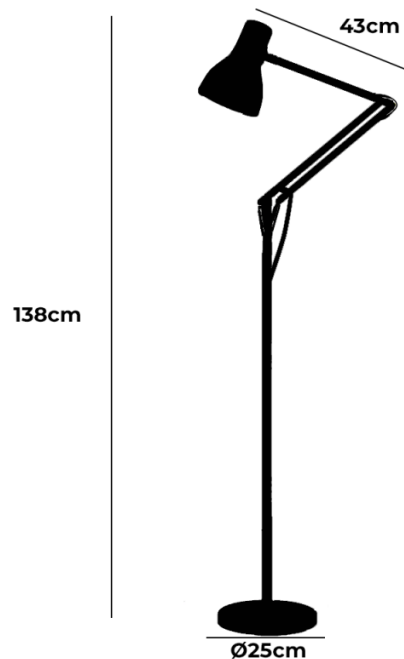

The Anglepoise + Paul Smith Type 75 Floor Lamp Edition One maintains the quality and functionality that's expected of an Anglepoise lamp. Its signature spring mechanism ensures effortless adjustability, allowing for directed light that can be moved as required. Casting a bright beam of light, the lamp is best suited for living rooms, office spaces, and reading corners where direct, functional lighting is required. With a sophisticated charm and timeless appeal, the Type 75 Floor Lamp Edition One will elevate interiors in both residential and commercial settings.

PRODUCT SPECIFICATION

Light Source: 1 x Max 6W LED E27 (Included)

IP Code: 20

Dimming: In line on/off switch included on cable.

Dimensions: Height: 138cm
Width: 43cm
Depth: 25cm
Cable Length: 250cm

For all sales and technical enquiries, please contact: