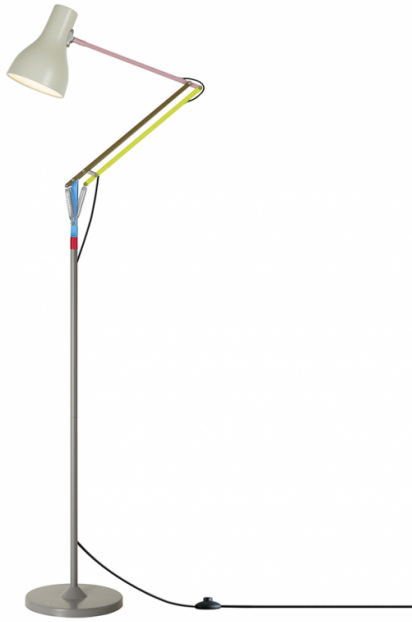

ANGLEPOISE®
+ Paul Smith

Anglepoise + Paul Smith Type 75 Floor Lamp Edition One

LA10846F1

SOURCE: <https://www.davidvillagelighting.co.uk/product/Anglepoise-Paul-Smith-Type-75-Floor-Lamp-Edition-One/10001262>

PRODUCT DESCRIPTION

Designer: Sir Kenneth Grange & Paul Smith

Anglepoise + Paul Smith Type 75 Floor Lamp Edition One

The Anglepoise + Paul Smith Type 75 Floor Lamp Edition One is a bright and cheery take on a classic Anglepoise design. Fashion designer Paul Smith collaborated with the lighting brand to combine the unmistakable form of the [Type 75](#) with his distinctive style, resulting in a playful patchwork of colours that evokes feelings of summer.

The Anglepoise + Paul Smith Type 75 Floor Lamp Edition One maintains the quality and functionality that's expected of an Anglepoise lamp. Its signature spring mechanism ensures effortless adjustability, allowing for directed light that can be moved as required. Casting a bright beam of light, the lamp is best suited for living rooms, office spaces, and reading corners where direct, functional lighting is required. With a sophisticated charm and timeless appeal, the Type 75 Floor Lamp Edition One will elevate interiors in both residential and commercial settings.

PRODUCT SPECIFICATION

Light Source: 1 x Max 6W LED E27 (Included)

IP Code: 20

Dimming: In line on/off switch included on cable.

Dimensions: Height: 138cm
Width: 43cm
Depth: 25cm
Cable Length: 250cm

For all sales and technical enquiries, please contact: