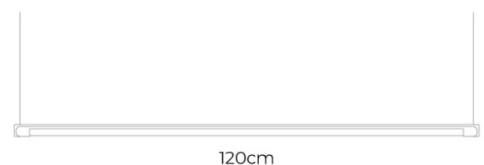

**Dimensions:** **Small:**  
 Width: 60cm

**Medium:**  
 Width: 90cm

**Large:**  
 Width: 120cm

Drop Height: 400cm

Small:

Medium:

Large:

**For all sales and technical enquiries, please contact:**