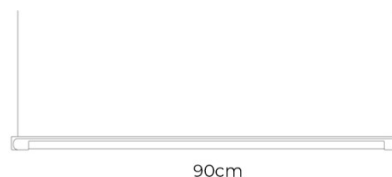

Medium:
 Width: 90cm

Large:
 Width: 120cm

Drop Height: 400cm

Small:

Medium:

Large:

For all sales and technical enquiries, please contact:

+44 (0)114 263 4266