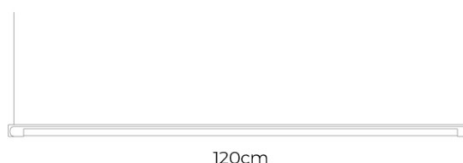

PRODUCT SPECIFICATION

Light Source: **Small:** 13W, 2700K, 620 Lumens
Medium: 17W, 2700K, 950 Lumens
Large: 21W, 2700K, 1200 Lumens

IP Code: 20

Dimming: Dimmable via main phase dimming.

Dimensions: Small:
 Width: 60cm

Medium:
 Width: 90cm

Large:
 Width: 120cm

Drop Height: 400cm

Small:

Medium:

Large:

For all sales and technical enquiries, please contact:

+44 (0)114 263 4266