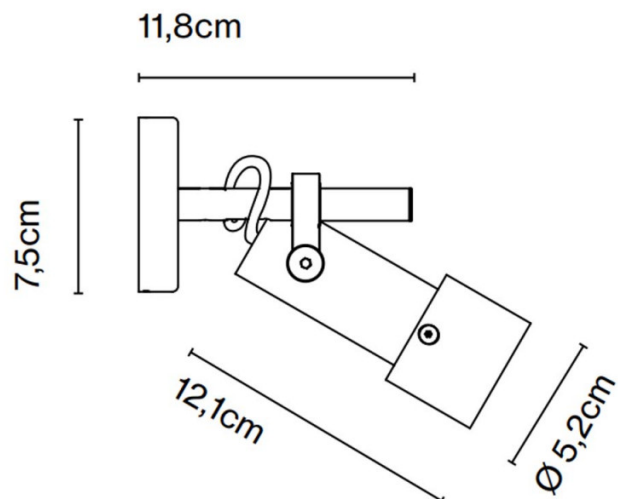

IP Code: 65

Dimming: Dimmable via Triac dimming.

Dimensions: Fixture: Ø5.2cm
Depth: 11.8cm
Length: 12.1cm
Wall Mount Height: 7.5cm

For all sales and technical enquiries, please contact:

+44 (0)114 263 4266