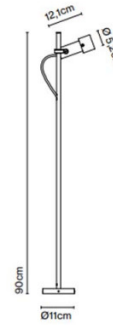

PRODUCT SPECIFICATION

Light Source: **Palosanto B 5/30:** 2.8W/6.3W, 2700K, 207/441 Lumens
Palosanto B 5/60: 2.8W/6.3W, 2700K, 207/441 Lumens
Palosanto B 5/83: 2.8W/6.3W, 2700K, 207/441 Lumens
Palosanto B 5x2/83: 5.6W/12.6W, 2700K, 414/882 Lumens

IP Code: 65

Dimming: Dimmable depending on the purchased power supply.

Dimensions: Light Source:
Fixture(s): Ø5.2cm
Width: 12.1cm

Palosanto B 5/30:
Height: 30cm
Base: Ø11cm
Cable Length: 260cm

Palosanto B 5/60:
Height: 60cm
Base: Ø11cm
Cable Length: 250cm

Palosanto B 5/83:
Height: 83cm
Base: Ø11cm
Cable Length: 200cm

Palosanto B 5x2/83:
Height: 83cm
Base: Ø11cm
Cable Length: 200cm

Palosanto B 5/30

Palo Santo B 5/60

Palo Santo B 5/90

Palo Santo B 5x2/90

For all sales and technical enquiries, please contact: