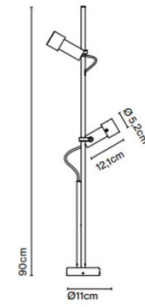

PRODUCT SPECIFICATION

Light Source: **Palosanto B 5/30:** 2.8W/6.3W, 2700K, 207/441 Lumens
Palosanto B 5/60: 2.8W/6.3W, 2700K, 207/441 Lumens
Palosanto B 5/83: 2.8W/6.3W, 2700K, 207/441 Lumens
Palosanto B 5x2/83: 5.6W/12.6W, 2700K, 414/882 Lumens

IP Code: 65

Dimming: Dimmable depending on the purchased power supply.

Dimensions: Light Source:
Fixture(s): Ø5.2cm
Width: 12.1cm

Palosanto B 5/30:
Height: 30cm
Base: Ø11cm
Cable Length: 260cm

Palosanto B 5/60:
Height: 60cm
Base: Ø11cm
Cable Length: 250cm

Palosanto B 5/83:
Height: 83cm
Base: Ø11cm
Cable Length: 200cm

Palosanto B 5x2/83:
Height: 83cm
Base: Ø11cm
Cable Length: 200cm

Palosanto B 5/30

Palo Santo B 5/60

Palo Santo B 5/90

Palo Santo B 5x2/90

For all sales and technical enquiries, please contact: