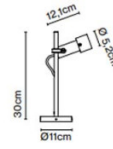

IP Code: 65

Dimming: Dimmable depending on the purchased power supply.

Dimensions: Light Source:
Fixture(s): Ø5.2cm
Width: 12.1cm

Palosanto B 5/30:
Height: 30cm
Base: Ø11cm
Cable Length: 260cm

Palosanto B 5/60:
Height: 60cm
Base: Ø11cm
Cable Length: 250cm

Palosanto B 5/83:
Height: 83cm
Base: Ø11cm
Cable Length: 200cm

Palosanto B 5x2/83:
Height: 83cm
Base: Ø11cm
Cable Length: 200cm

Palosanto B 5/30

Palo Santo B 5/60

Palo Santo B 5/90

Palo Santo B 5x2/90

For all sales and technical enquiries, please contact: