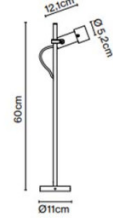

PRODUCT SPECIFICATION

Light Source: **Palosanto B 5/30:** 2.8W/6.3W, 2700K, 207/441 Lumens
Palosanto B 5/60: 2.8W/6.3W, 2700K, 207/441 Lumens
Palosanto B 5/83: 2.8W/6.3W, 2700K, 207/441 Lumens
Palosanto B 5x2/83: 5.6W/12.6W, 2700K, 414/882 Lumens

IP Code: 65

Dimming: Dimmable depending on the purchased power supply.

Dimensions: Light Source:
Fixture(s): Ø5.2cm
Width: 12.1cm

Palosanto B 5/30:
Height: 30cm
Base: Ø11cm
Cable Length: 260cm

Palosanto B 5/60:
Height: 60cm
Base: Ø11cm
Cable Length: 250cm

Palosanto B 5/83:
Height: 83cm
Base: Ø11cm
Cable Length: 200cm

Palosanto B 5x2/83:
Height: 83cm
Base: Ø11cm
Cable Length: 200cm

Palosanto B 5/30

Palo Santo B 5/60

Palo Santo B 5/90

Palo Santo B 5x2/90

For all sales and technical enquiries, please contact: