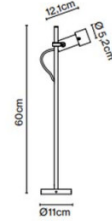

PRODUCT SPECIFICATION

Light Source: **Palosanto B 5/30:** 2.8W/6.3W, 2700K, 207/441 Lumens
Palosanto B 5/60: 2.8W/6.3W, 2700K, 207/441 Lumens
Palosanto B 5/83: 2.8W/6.3W, 2700K, 207/441 Lumens
Palosanto B 5x2/83: 5.6W/12.6W, 2700K, 414/882 Lumens

IP Code: 65

Dimming: Dimmable depending on the purchased power supply.

Dimensions: Light Source:
Fixture(s): Ø5.2cm
Width: 12.1cm

Palosanto B 5/30:
Height: 30cm
Base: Ø11cm
Cable Length: 260cm

Palosanto B 5/60:
Height: 60cm
Base: Ø11cm
Cable Length: 250cm

Palosanto B 5/83:
Height: 83cm
Base: Ø11cm
Cable Length: 200cm

Palosanto B 5x2/83:
Height: 83cm
Base: Ø11cm
Cable Length: 200cm

Palosanto B 5/30

Palo Santo B 5/60

Palo Santo B 5/90

Palo Santo B 5x2/90

For all sales and technical enquiries, please contact: