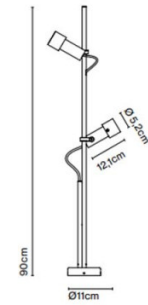

PRODUCT SPECIFICATION

Light Source: **Palosanto B 5/30:** 2.8W/6.3W, 2700K, 207/441 Lumens
Palosanto B 5/60: 2.8W/6.3W, 2700K, 207/441 Lumens
Palosanto B 5/83: 2.8W/6.3W, 2700K, 207/441 Lumens
Palosanto B 5x2/83: 5.6W/12.6W, 2700K, 414/882 Lumens

IP Code: 65

Dimming: Dimmable depending on the purchased power supply.

Dimensions: Light Source:
Fixture(s): Ø5.2cm
Width: 12.1cm

Palosanto B 5/30:
Height: 30cm
Base: Ø11cm
Cable Length: 260cm

Palosanto B 5/60:
Height: 60cm
Base: Ø11cm
Cable Length: 250cm

Palosanto B 5/83:
Height: 83cm
Base: Ø11cm
Cable Length: 200cm

Palosanto B 5x2/83:
Height: 83cm
Base: Ø11cm
Cable Length: 200cm

Palosanto B 5/30

Palo Santo B 5/60

Palo Santo B 5/90

Palo Santo B 5x2/90

For all sales and technical enquiries, please contact: