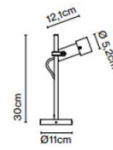

IP Code: 65

Dimming: Dimmable depending on the purchased power supply.

Dimensions: Light Source:
Fixture(s): Ø5.2cm
Width: 12.1cm

Palosanto B 5/30:
Height: 30cm
Base: Ø11cm
Cable Length: 260cm

Palosanto B 5/60:
Height: 60cm
Base: Ø11cm
Cable Length: 250cm

Palosanto B 5/83:
Height: 83cm
Base: Ø11cm
Cable Length: 200cm

Palosanto B 5x2/83:
Height: 83cm
Base: Ø11cm
Cable Length: 200cm

Palosanto B 5/30

Palo Santo B 5/60

Palo Santo B 5/90

Palo Santo B 5x2/90

For all sales and technical enquiries, please contact: