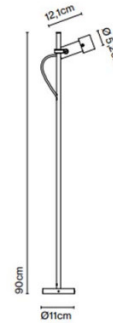

PRODUCT SPECIFICATION

Light Source: **Palosanto B 5/30:** 2.8W/6.3W, 2700K, 207/441 Lumens
Palosanto B 5/60: 2.8W/6.3W, 2700K, 207/441 Lumens
Palosanto B 5/83: 2.8W/6.3W, 2700K, 207/441 Lumens
Palosanto B 5x2/83: 5.6W/12.6W, 2700K, 414/882 Lumens

IP Code: 65

Dimming: Dimmable depending on the purchased power supply.

Dimensions: Light Source:
Fixture(s): Ø5.2cm
Width: 12.1cm

Palosanto B 5/30:
Height: 30cm
Base: Ø11cm
Cable Length: 260cm

Palosanto B 5/60:
Height: 60cm
Base: Ø11cm
Cable Length: 250cm

Palosanto B 5/83:
Height: 83cm
Base: Ø11cm
Cable Length: 200cm

Palosanto B 5x2/83:
Height: 83cm
Base: Ø11cm
Cable Length: 200cm

Palosanto B 5/30

Palo Santo B 5/60

Palo Santo B 5/90

Palo Santo B 5x2/90

For all sales and technical enquiries, please contact: