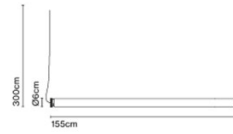

Fris 155:
Shade: Ø6cm
Length: 155cm

Fris 215:
Shade: Ø6cm
Length: 215cm

Cable Length: 300cm

Fris 80

Fris 155

Fris 215

For all sales and technical enquiries, please contact:

+44 (0)114 263 4266