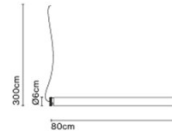

PRODUCT SPECIFICATION

Light Source: **Fris 80:** 14.64W, 3000K, 1165 Lumens
Fris 155: 30.4W, 3000K, 2258 Lumens
Fris 215: 43.65W, 3000K, 3132 Lumens

IP Code: 20

Dimming: Dimmable via Triac dimming.

Dimensions: Fris 80:
Shade: Ø6cm
Length: 80cm

Fris 155:
Shade: Ø6cm
Length: 155cm

Fris 215:
Shade: Ø6cm
Length: 215cm

Cable Length: 300cm

Fris 80

Fris 155

Fris 215

For all sales and technical enquiries, please contact:

+44 (0)114 263 4266