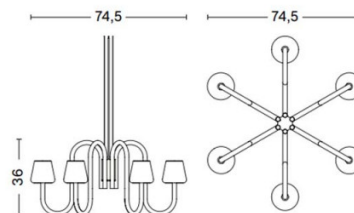

**PRODUCT SPECIFICATION**

**Light Source:** **6 Arm:** 6 x Max 5W G9 LED (Excluded)  
**12 Arm:** 12 x Max 5W G9 LED (Excluded)

**IP Code:** 20

**Dimming:** Non-Dimmable.

**Dimensions:** **6 Arm:**  
Ø74.5cm  
Height: 36cm

**12 Arm:**  
Ø106.5cm  
Height: 54cm

Drop Height: 600cm

6 Arm:

12 Arm:

**For all sales and technical enquiries, please contact:**

+44 (0)114 263 4266

[info@davidvillagelighting.co.uk](mailto:info@davidvillagelighting.co.uk)