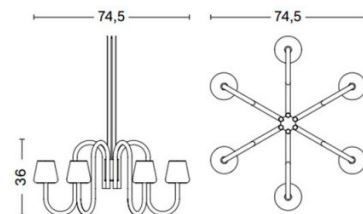

PRODUCT SPECIFICATION

Light Source: **6 Arm:** 6 x Max 5W G9 LED (excluded)
12 Arm: 12 x Max 5W G9 LED (excluded)

IP Code: 20

Dimming: Non-Dimmable.

Dimensions: **6 Arm:**
 Ø74.5cm
 Height: 36cm

12 Arm:
 Ø106.5cm
 Height: 54cm

Drop Height: 600cm

6 Arm:

12 Arm:

For all sales and technical enquiries, please contact:

+44 (0)114 263 4266

info@davidvillagelighting.co.uk

www.davidvillagelighting.co.uk