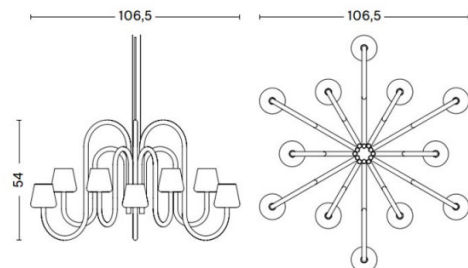

PRODUCT SPECIFICATION

Light Source: **6 Arm:** 6 x Max 5W G9 LED (excluded)
12 Arm: 12 x Max 5W G9 LED (excluded)

IP Code: 20

Dimming: Non-Dimmable.

Dimensions: **6 Arm:**
 Ø74.5cm
 Height: 36cm

12 Arm:
 Ø106.5cm
 Height: 54cm

Drop Height: 600cm

6 Arm:

12 Arm:

For all sales and technical enquiries, please contact:

+44 (0)114 263 4266

info@davidvillagelighting.co.uk

www.davidvillagelighting.co.uk