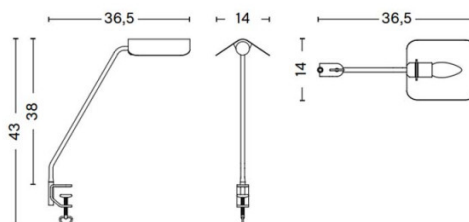

PRODUCT SPECIFICATION

Light Source: 1 x Max 8W E14 LED (Excluded)

IP Code: 20

Dimming: In-line switch included on the cable.

Dimensions: Desk Lamp:

Height: 38cm

Width: 16cm

Depth: 39cm

Desk Clip:

Height: 43cm

Width: 14cm

Depth: 36.5cm

Cable Length: 200cm

Desk Lamp:

Desk Lamp with Clip:

For all sales and technical enquiries, please contact: