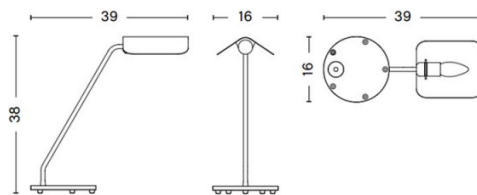

PRODUCT SPECIFICATION

Light Source: 1 x Max 8W E14 LED (Excluded)

IP Code: 20

Dimming: In-line switch included on the cable.

Dimensions: Desk Lamp:

Height: 38cm

Width: 16cm

Depth: 39cm

Desk Clip:

Height: 43cm

Width: 14cm

Depth: 36.5cm

Cable Length: 200cm

Desk Lamp:

Desk Lamp with Clip:

For all sales and technical enquiries, please contact: