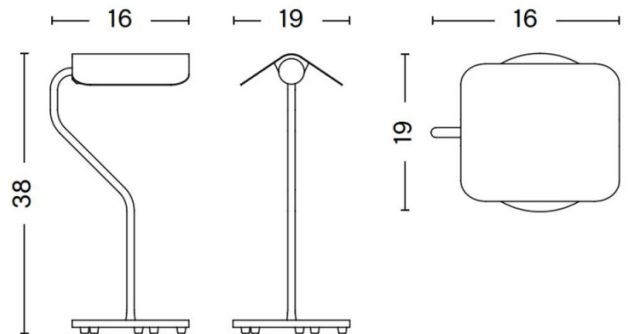

PRODUCT SPECIFICATION

- Light Source:** 1 x Max 8W E14 LED (Excluded)
- IP Code:** 20
- Dimming:** In-line switch included on the cable.
- Dimensions:** Height: 38cm
Width: 19cm
Depth: 16cm
Cable Length: 200cm