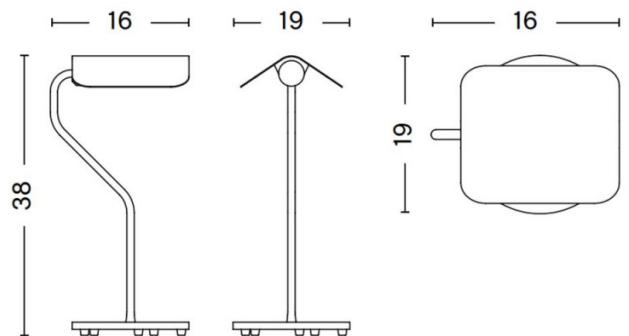

HAY

HAY Apex Table Lamp

LA10823

SOURCE: <https://www.davidvillagelighting.co.uk/product/HAY-Apex-Table-Lamp/10001212>

PRODUCT DESCRIPTION

Designer: John Tree

HAY Apex Table Lamp

The HAY Apex Table Lamp was designed by John Tree, a British designer who utilises architectural themes in his work. His inspiration for Apex came from traditional banker lights and a peaked roofline silhouette. The folded steel shade comes in a range of finishes that are a bold contrast to the sleek chrome frame, and can easily be rotated 360° allowing you to direct the light source in whichever direction you need it.

PRODUCT SPECIFICATION

- Light Source:** 1 x Max 8W E14 LED (excluded)
- IP Code:** 20
- Dimming:** In-line switch included on the cable.
- Dimensions:** Height: 38cm
Width: 19cm
Depth: 16cm
Cable Length: 200cm