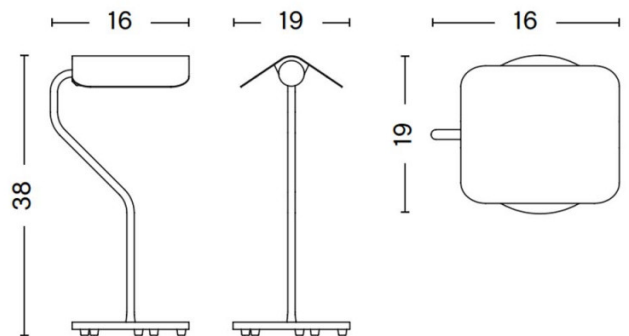

HAY

HAY Apex Table Lamp

LA10823

SOURCE: <https://www.davidvillagelighting.co.uk/product/HAY-Apex-Table-Lamp/10001212>

PRODUCT DESCRIPTION

Designer: John Tree

HAY Apex Table Lamp

The HAY Apex Table Lamp was designed by John Tree, a British designer who utilises architectural themes in his work. His inspiration for Apex came from traditional banker lights and a peaked roofline silhouette. The folded steel shade comes in a range of finishes that are a bold contrast to the sleek chrome frame, and can easily be rotated 360° allowing you to direct the light source in whichever direction you need it.

PRODUCT SPECIFICATION

- Light Source:** 1 x Max 8W E14 LED (excluded)
- IP Code:** 20
- Dimming:** In-line switch included on the cable.
- Dimensions:** Height: 38cm  
Width: 19cm  
Depth: 16cm  
Cable Length: 200cm