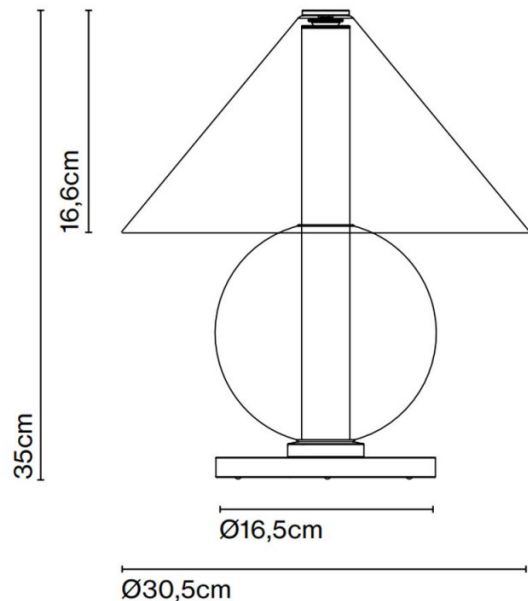

**PRODUCT SPECIFICATION**

- Light Source:** 4.1W, 2200K, 226.5 Lumens
- IP Code:** 20
- Dimming:** In-line dimmer included on the cable.
- Dimensions:** Height: 35cm  
Shade Height: 16.6cm  
Shade: Ø30.5cm  
Base: Ø16.5cm  
Cable Length: 200cm