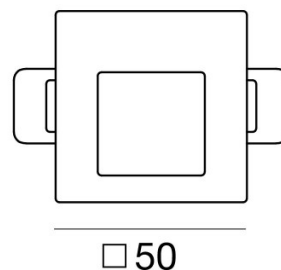

The Light Attack Step LED Recessed light is a single-emission lighting solution that produces a warm white illumination. Featuring an aluminium structure, this sleek wall light boasts a clear glass diffuser providing high visibility and brightness. The use of removable support makes installation easier and simpler.

The asymmetrical optic projects a light beam with perfectly defined contours; the high visibility Step Light marks out paths and walkways. Thanks to the IP65 rating, the Light Attack Step LED Recessed Wall Light is ideal for outdoor environments.

Please Note: The Light Attack Step requires a 350ma driver. The power supply driver is not provided and is to be ordered separately. Please [contact us](#) for more information.

PRODUCT SPECIFICATION

- Light Source:** 1W, 3000K, 145 Lumens
- IP Code:** 65
- Dimming:** Dimmable via Dali dimming systems. Please consult your electrician, additional wiring may be required on-site.
- Dimensions:** Width: 5cm
Height: 5cm
Recess Depth: 4cm