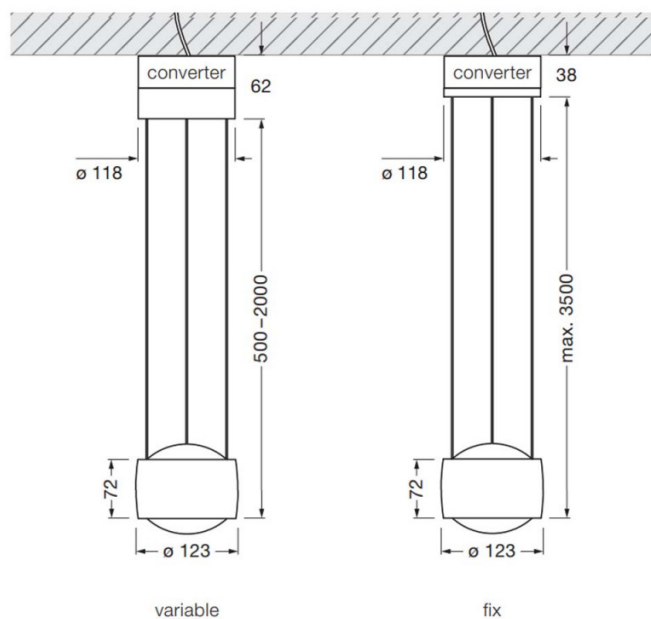

PRODUCT SPECIFICATION

- Light Source:** 32W, 2700K-3000K, 1940 Lumens
- IP Code:** 20
- Dimming:** **Touchless Control:** Integrated dimmer on the product.
Occhio Air: Dimmable using trailing edge dimming.
- Dimensions:** Head: Ø12.3cm
Base: Ø11.8cm
Drop Height (Variable): 50-200cm
Drop Height (Fixed): 350cm