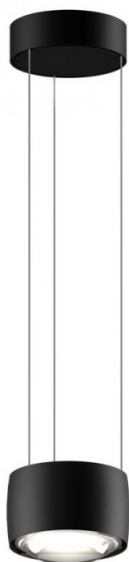

Occhio

Occhio Sento Sospeso LED Pendant

LA10817

SOURCE: <https://www.davidvillagelighting.co.uk/product/Occhio-Sento-Sospeso-LED-Pendant/10001122>

PRODUCT DESCRIPTION

Occhio Sento Sospeso LED Pendant

The Sento Sospeso LED Pendant by Occhio provides comfort and ease of use, a suspended light source that offers a sophisticated lighting solution for a range of interiors. This pendant is available with just a downlight, or with both a downlight and uplight; it can be easily personalised to what your environment needs. The Sento Sospeso Pendant appears to float in mid-air at your desired height and can be easily controlled by a simple gesture. You can control the uplight and the downlight separately, either by a gesture using touchless control or via Occhio Air, an optional remote control.

The Occhio Sento Pendant can be displayed individually or grouped together to form a cluster of varying heights. This minimalist lighting solution provides a concentrated downlight and a softer ambient illumination that shines upwards, and is a striking addition to kitchens and dining areas in contemporary homes.

PRODUCT SPECIFICATION

- Light Source:** 32W, 2700K-3000K, 1940 Lumens
- IP Code:** 20
- Dimming:** **Touchless Control:** Integrated dimmer on the product.
Occhio Air: Dimmable using trailing edge dimming.
- Dimensions:** Head: Ø12.3cm
Base: Ø11.8cm
Drop Height (Variable): 50-200cm
Drop Height (Fixed): 350cm