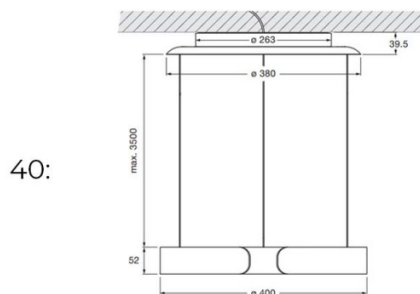

When it comes to the height of the Sospeso Move the suspension length can be adjusted between 50cm and 200cm, and the cables seamlessly disappear into the canopy as if by magic. The circular head of this suspension light features double-sided light emission and boasts a diameter of 60cm. There is a choice of two lighting effects; you can decide between the wide illumination for use over tables or focal points, or the narrow illumination for freely suspended luminaire lighting. Both options provide a concentrated downlight and a softer ambient lighting that shines upwards.

PRODUCT SPECIFICATION

Light Source: 60W, 2700–4000K, 3330 Lumens

IP Code: 20

Dimming: Integrated dimmer on the product.

Dimensions: 40:

Head: Ø40cm

Suspension Length: 50cm - 200cm
ceiling canopy Ø38cm

60:

Head: Ø60cm

Suspension Length: 50cm - 200cm
ceiling canopy Ø58cm

For all sales and technical enquiries, please contact:

+44 (0)114 263 4266

info@davidvillagelighting.co.uk

www.davidvillagelighting.co.uk