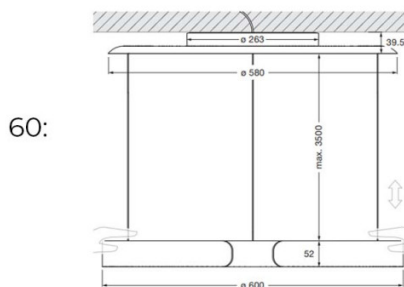

When it comes to the height of the Sospeso Move the suspension length can be adjusted between 50cm and 200cm, and the cables seamlessly disappear into the canopy as if by magic. The circular head of this suspension light features double-sided light emission and boasts a diameter of 60cm. There is a choice of two lighting effects; you can decide between the wide illumination for use over tables or focal points, or the narrow illumination for freely suspended luminaire lighting. Both options provide a concentrated downlight and a softer ambient lighting that shines upwards.

PRODUCT SPECIFICATION

Light Source: 60W, 2700–4000K, 3330 Lumens

IP Code: 20

Dimming: Integrated dimmer on the product.

Dimensions: 40:

Head: Ø40cm

Suspension Length: 50cm - 200cm
ceiling canopy Ø38cm

60:

Head: Ø60cm

Suspension Length: 50cm - 200cm
ceiling canopy Ø58cm

For all sales and technical enquiries, please contact:

+44 (0)114 263 4266

info@davidvillagelighting.co.uk

www.davidvillagelighting.co.uk