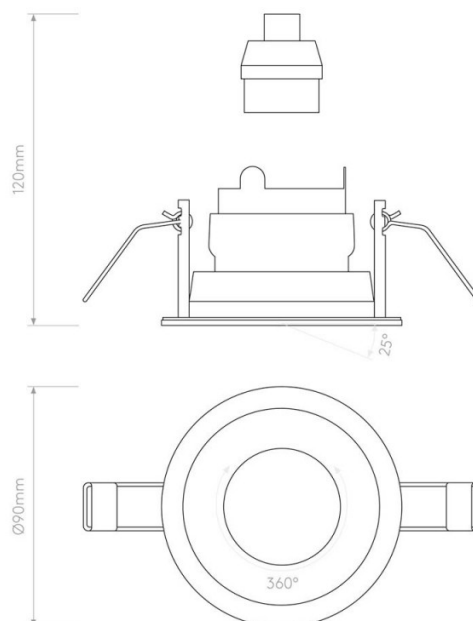

The design uses special glass to keep the downlight shallow, with a deeply recessed lamp position that helps minimise glare for visual comfort. Its adjustable head provides 25° tilt and 360° rotation, giving more control over the direction of light after installation.

Made from mild steel, the Pinhole is a minimalist contemporary design for interior ceilings and is suitable for use with a dimmable lamp where dimming is required. Most suited to living rooms, hallways, bedrooms, kitchens, and interior ceilings where adjustable recessed lighting is required.

### PRODUCT SPECIFICATION

**Light Source:** 1 x Max 6W LED GU10 Dimmable (Excluded)

**IP Code:** 20

**Dimming:** Dimmable via mains phase dimming.

**Dimensions:** Fixture: Ø9cm  
Cut Out Hole: Ø8.3cm  
Recess Depth: 15cm