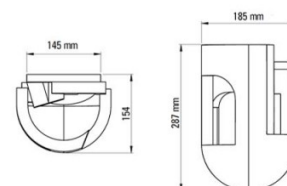

Soul Story 3: