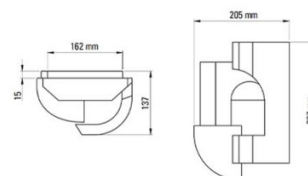

Soul Story 2: