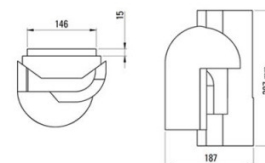

PRODUCT SPECIFICATION

Light Source: 3.7W, 2700K, 250 Lumens

IP Code: 64

Dimming: Dimmable via Triac dimming.

Dimensions: **Story 1:**

Width: 18.7cm

Height: 28.7cm

Depth: 16.5cm

Story 2:

Width: 20.5cm

Height: 29.7cm

Depth: 13.7cm

Story 3:

Width: 18.5cm

Height: 28.7cm

Depth: 15.4cm

Soul Story 1: