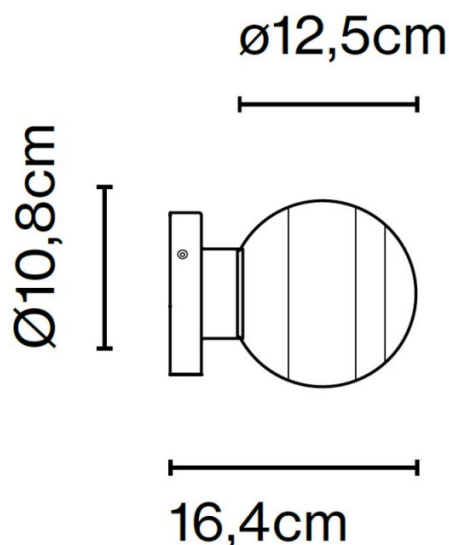

PRODUCT SPECIFICATION

Light Source: 5.68W, 2700K, 645 Lumens

IP Code: 20

Dimming: Dimmable via Triac dimming.

Dimensions: Diffuser: Ø12.5cm

Depth: 16.4cm

Base: Ø10.8cm

For all sales and technical enquiries, please contact: