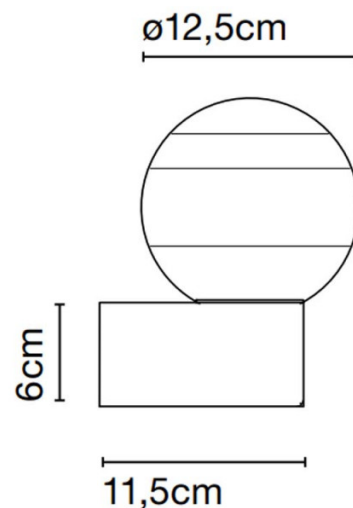

PRODUCT SPECIFICATION

Light Source: 5.68W, 2700K, 645 Lumens

IP Code: 20

Dimming: Dimmable via Triac dimming.

Dimensions: Diffuser: Ø12.5cm
Depth: 11.5cm
Base Height: 6cm

For all sales and technical enquiries, please contact: