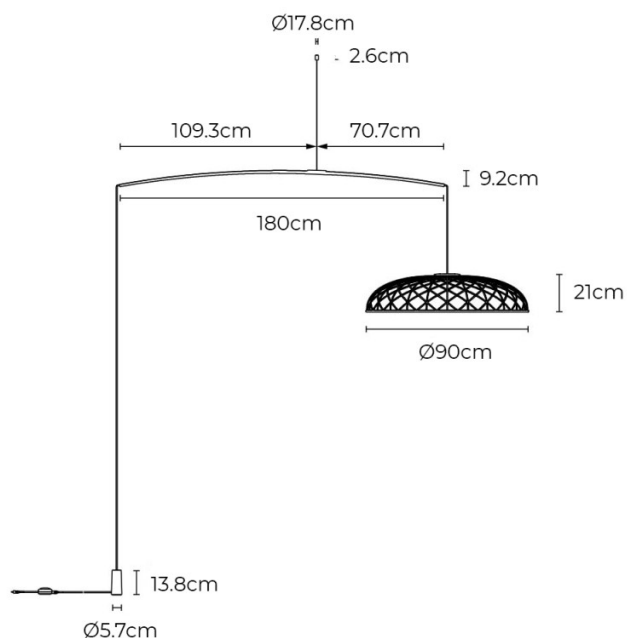

PRODUCT SPECIFICATION

Light Source: 58W, 2700K, 1515 Lumens

IP Code: 20

Dimming: In-line dimmer included on cable.

Dimensions: Shade: Ø90cm

Shade Height: 21cm

Suspension Height: 50cm

Base Height: 250cm

Height: 300cm

Depth: 180cm

Cable Length: 600cm

For all sales and technical enquiries, please contact:

+44 (0)114 263 4266

info@davidvillagelighting.co.uk

www.davidvillagelighting.co.uk