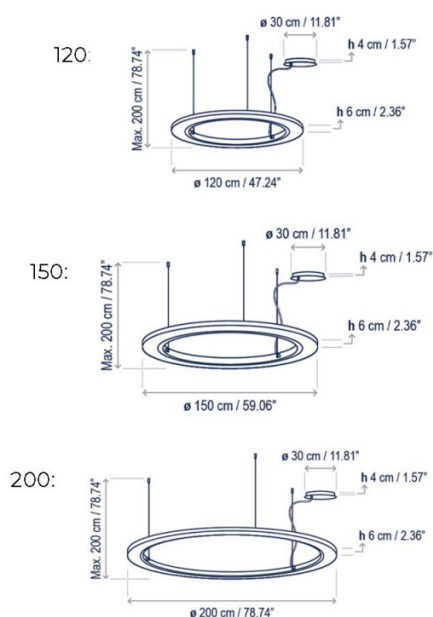

## PRODUCT SPECIFICATION

**Light Source:**  
**120:** 49W, 2700K, 2160 Lumens  
**150:** 66W, 2700K, 2910 Lumens  
**200:** 93W, 2700K, 4100 Lumens

**IP Code:** 20

**Dimming:** Dimmable via 1-10v dimming systems. Please consult your electrician, additional wiring may be required on site.

**Dimensions: 120:**  
 Ø120cm  
 Shade Depth: 6cm  
 Maximum Drop Height: 200cm

**150:**  
 Ø150cm  
 Shade Depth: 6cm  
 Maximum Drop Height: 200cm

**200:**  
 Ø200cm  
 Shade Depth: 6cm  
 Maximum Drop Height: 200cm