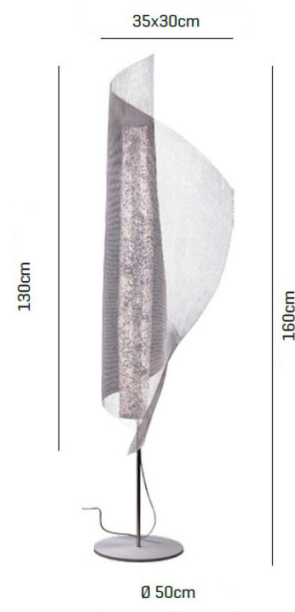

The Clara Floor Lamp boasts a curved silhouette which encapsulates the integrated LED light source. The LEDs project functional illumination across your room, with the texture of the mesh shade creating a beautiful play of shadows which are projected onto the surrounding floor and walls. This floor lamp can easily adapt to almost any contemporary interior, guaranteed to become a conversation starter in both residential and commercial locations.

PRODUCT SPECIFICATION

Light Source: 35W, 2700K, 3367 Lumens

IP Code: 20

Dimming: In-line on/off switch on the cable.

Dimensions: Shade Height: 130cm
Full Height: 160cm
Base: Ø50cm
Cable Length: 250cm

For all sales and technical enquiries, please contact: