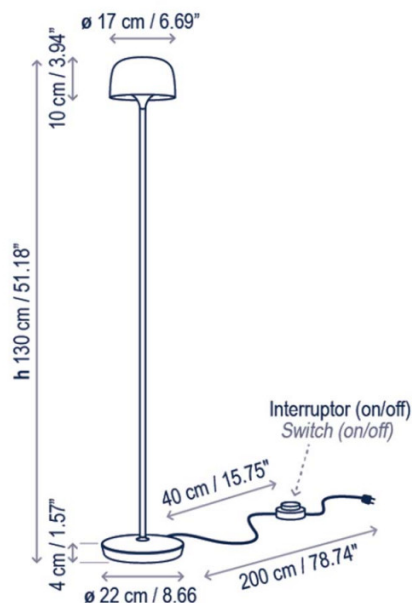

Bover Bol P/130 LED Floor Lamp

LA10804/FLOOR

SOURCE: <https://www.davidvillagelighting.co.uk/product/Bover-Bol-P130-LED-Floor-Lamp/10001082>

PRODUCT DESCRIPTION

Designer: Estudi Manel Molina

Bover Bol P/130 LED Floor Lamp

Originally inspired by the classic Maria Theresa chandeliers, the concept of the Bol is to provide an elegant lighting solution for your environment. The lightweight structure harnesses a minimalist theme, whilst supplying an understated ambient illumination. Bol's contemporary style makes this floor lamp an eye-catching object in your home or commercial space. It consists of a circular base with a long stem, complimented by the metal bowl-shaped shade. This shade features polycarbonate diffusers which result in a soft ambient glow that is projected downwards as well as upwards, escaping through the small diffuser on the head of the shade.

These features provide Bol P/130 with a discreet presence, taking up little room, ideal for even smaller spaces. The in-line on/off switch on the cable makes it easy to turn this lamp on and off as needed and thanks to the simple matte black finish, the Bover Bol LED Floor Lamp can adapt to a wide scope of interior styles. The Bol floor lamp can be placed in a reading nook, as an accent light in your lounge, as an ambient illumination in your dining room or even as a way to brighten up your hallway.

PRODUCT SPECIFICATION

Light Source: 8.4W, 2700K, 1200 Lumens

IP Code: 20

Dimming: In line on/off switch on the cable.

Dimensions: Shade: Ø17cm
Shade Height: 10cm
Full Height: 130cm
Base: Ø22cm
Base Height: 4cm
Cable Length: 200cm