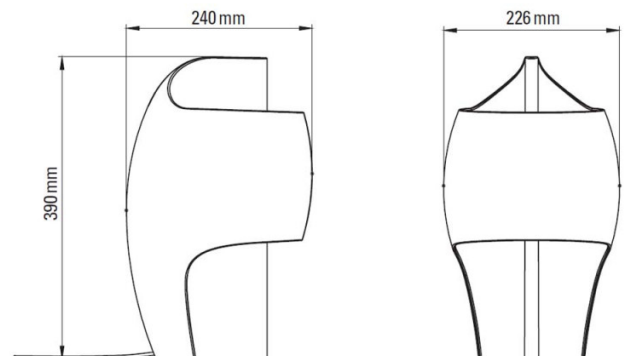

The LED plate is fitted to the inside of this table lamp, reflecting around the interior and emitting a soft, warm illumination. The DCW éditions Lampe B projects the illusion of candle light and creates an intimate atmosphere - perfect for areas in your home where relaxation is key. A gorgeous addition to a living area, hallway or even next to your bed. The warm glow creates a beautiful ambience, lulling you into a calm state.

PRODUCT SPECIFICATION

Light Source: 7.5W, 2200K, 750 Lumens

IP Code: 20

Dimming: In line on/off switch included on cable.

Dimensions: Height: 39cm
Width: 22.6cm
Depth: 24cm
Cable Length: 200cm

For all sales and technical enquiries, please contact: