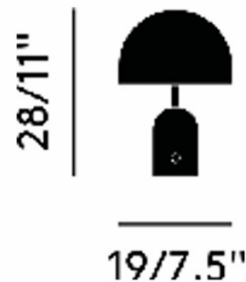

Light Source: 3W, 3000K, 160 Lumens

IP Code: 44

Dimming: Integrated dimmer on the product.

Dimensions: Height: 28cm
Width: 19cm
Charger Cable Length: 200cm

For all sales and technical enquiries, please contact: