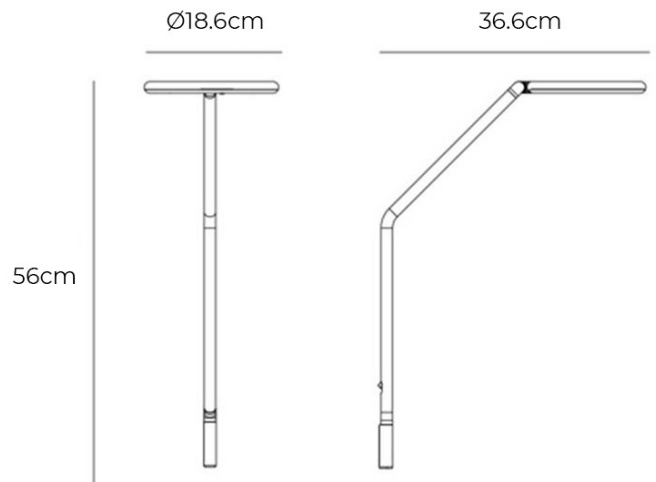

PRODUCT SPECIFICATION

Light Source: 8W, 3000K, 602 Lumens

IP Code: 20

Dimming: Integrated dimmer on the product.

Dimensions: Head: Ø18.6cm
Height: 56cm
Depth: 36.6cm