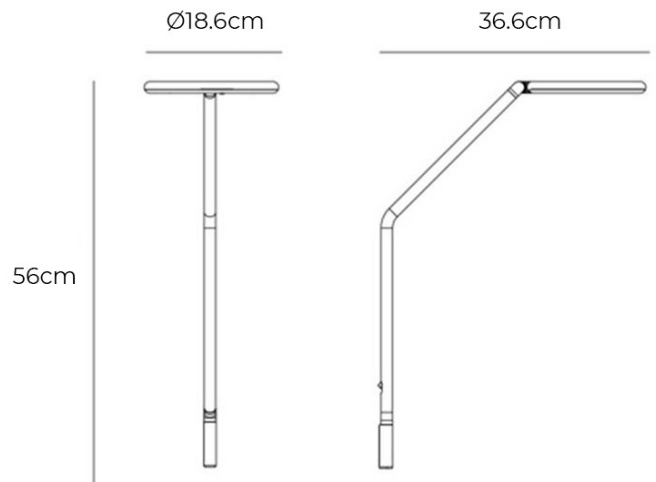

### Artemide Vine LED Wall Light

Designed by BIG, the Artemide Vine LED Wall Light is a larger and more interactive version of the [Vine Spot Wall Light](#). The structure consists of an unbroken black line, which conceals all of the technological complexity and innovative research within a 2.5cm diameter. The head of the silhouette is fitted with LED technology, which creates a functional illumination that can be dimmed via the button on the product.

The Artemide Vine Wall Light prides itself on its interactivity, harnessing two joints which allow you to manoeuvre the light source and personalise the direction. This makes Vine perfect for both task lighting and ambient lighting. The Artemide Vine Wall Light protrudes away from the wall, creating a functional lighting solution for workspaces, a reading light in living areas or for illuminating areas in the hospitality sector, such as restaurants and bars.

## PRODUCT SPECIFICATION

**Light Source:** 8W, 3000K, 602 Lumens

**IP Code:** 20

**Dimming:** Integrated dimmer on the product.

**Dimensions:** Head: Ø18.6cm  
Height: 56cm  
Depth: 36.6cm

**For all sales and technical enquiries, please contact:**