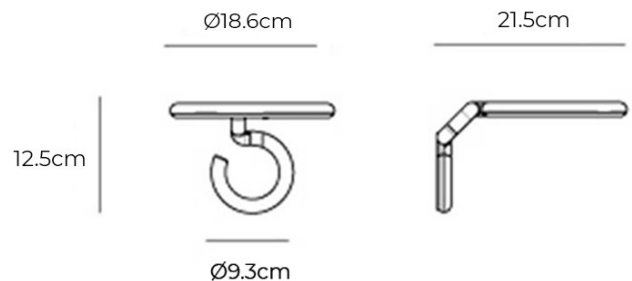

### Artemide Vine LED Spot Light

A more compact version of the [Vine Wall Light](#), the Artemide Vine Spot boasts a smaller frame without any detriment to the light output. This wall light combines technological advancements with a simplistic and sleek form, the structure measuring only 11.6cm in diameter, resulting in minimalism, creating a perfect harmony.

**Please Note: This wall light utilises a cable & plug so must be installed near a socket.**

## PRODUCT SPECIFICATION

**Light Source:** 8W, 3000K, 602 Lumens

**IP Code:** 20

**Dimming:** Integrated dimmer on the product.

**Dimensions:** Head: Ø18.6cm  
Height: 12.5cm  
Depth: 21.5cm  
Base: Ø9.3cm