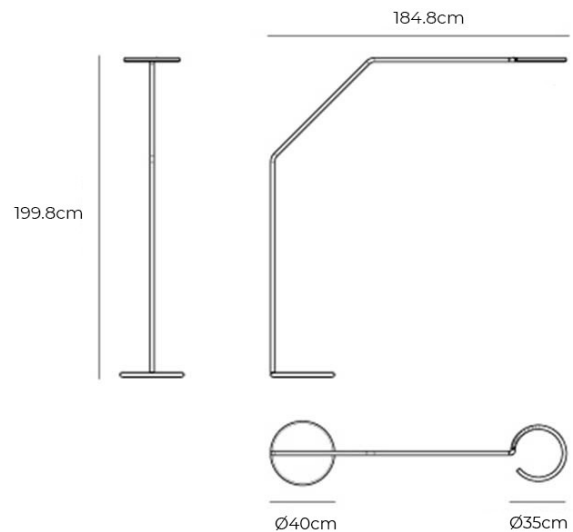

Artemide Vine LED Floor Lamp is a pure and balanced form, offering great freedom of movement with only two joints- this leaves users free to define their own light with one simple gesture. An unbroken section, measuring only 2.5cm, shapes the structure and houses all the opto-electronic and mechanical elements whilst still remaining simplistic in aesthetic. The minimalistic presence of the Vine Floor Lamp creates a perfect balance among different materials, weights, light quality, precision of movement and functionality. Vine represents a synthesis in which the apparent simplicity is the result of a deep know-how and innovative research.

PRODUCT SPECIFICATION

Light Source: 35W, 3000K, 2639 Lumens

IP Code: 20

Dimming: Integrated dimmer on the product.

Dimensions: Head: Ø35cm
Height: 200cm
Depth: 184.8cm
Base: Ø40cm

For all sales and technical enquiries, please contact: