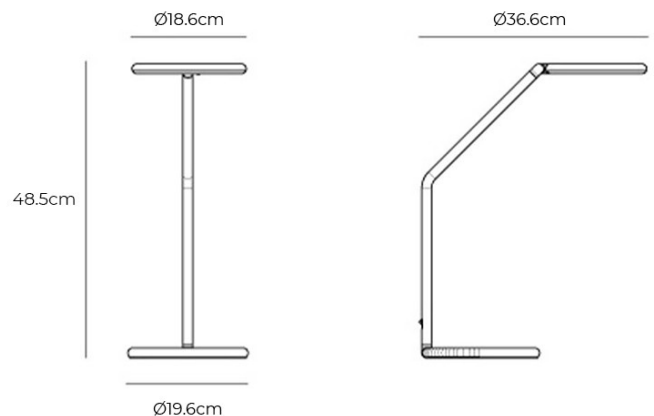

The uninterrupted line created by Vine plays the role of base, stem, and diffuser. Measuring just 1.6cm in diameter, the jointed black tube houses all of the electronic and mechanical elements without taking up a vast amount of space on your surface. The head of this silhouette is fitted with the LED light source that is evenly diffused and dispersed onto your chosen area.

The Artemide Vine Table Lamp is also available with a fixed base. [Contact Us](#) for more information and pricing.

PRODUCT SPECIFICATION

Light Source: 8W, 3000K, 700 Lumens

IP Code: 20

Dimming: Integrated dimmer on the product.

Dimensions: Head: Ø18.6cm
Height: 48.5cm
Depth: 36.6cm
Base: Ø19.2cm

For all sales and technical enquiries, please contact:

+44 (0)114 263 4266

info@davidvillagelighting.co.uk

www.davidvillagelighting.co.uk