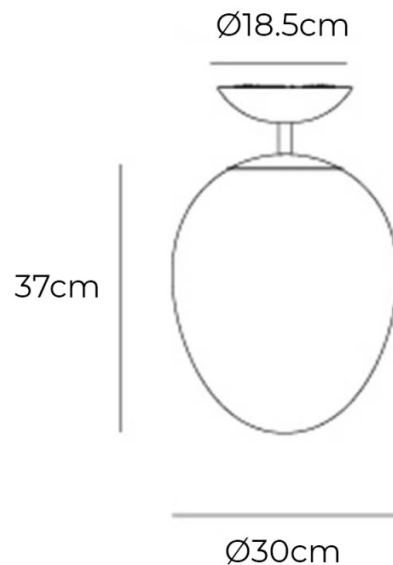

PRODUCT SPECIFICATION

Light Source:	20W, 3000K, 1890 Lumens
IP Code:	20
Dimming:	Push to make/switch dimming, dimmable using push to make switches. Please consult your electrician, additional wiring may be required on site.
Dimensions:	Shade: Ø30cm Height: 37cm Ceiling Canopy: Ø18.5cm