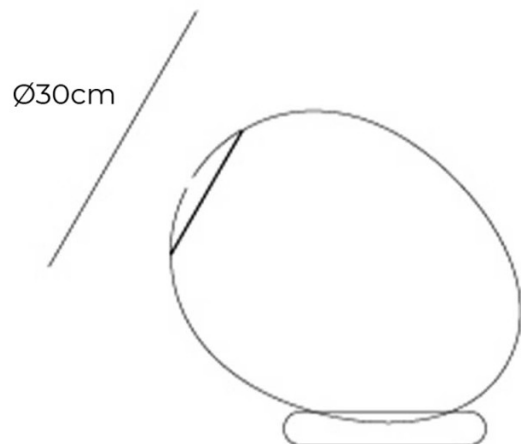

## PRODUCT SPECIFICATION

**Light Source:** 12W, 3000K, 1750 Lumens

**IP Code:** 20

**Dimensions:** Ø30cm  
Height: 37cm  
Cable Length: 155cm

**For all sales and technical enquiries, please contact:**

+44 (0)114 263 4266