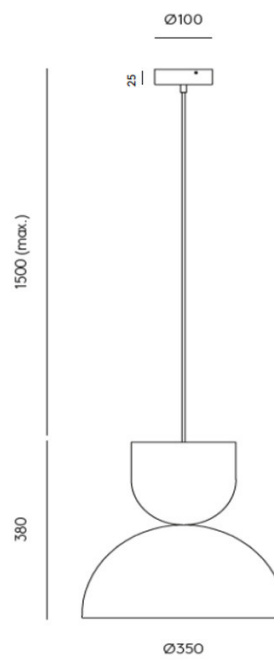

PRODUCT SPECIFICATION

Light Source: 9W, 2700K, 900 Lumens

IP Code: 20

Dimming: Dimmable via Triac dimming.

Dimensions: Shade: Ø35cm
Shade Height: 38cm
Ceiling Canopy: Ø10cm
Maximum Drop Height: 150cm

For all sales and technical enquiries, please contact: