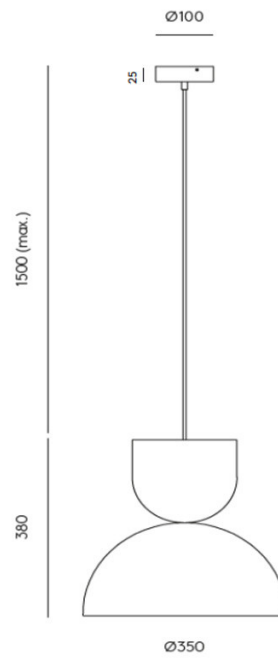

PRODUCT DESCRIPTION

Designer: AC Studio

Aromas Del Campo Gamma Pendant

EX-DISPLAY, BOXED IN B-GRADE ORIGINAL PACKAGING. SMALL CHIP TO THE PAINTWORK AND THE SHADE IS SLIGHTLY MISSHAPEN. SEE IMAGES FOR EXACT CONDITION.

PRODUCT SPECIFICATION

- Light Source:** 1 x Max 3W LED E27 (Excluded)
- IP Code:** 20
- Dimming:** Dimmable via mains phase dimming.
- Dimensions:** Shade: Ø35cm
Shade Height: 38cm
Ceiling Canopy: Ø10cm
Maximum Drop Height: 150cm