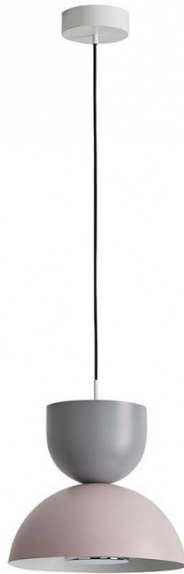

aromas

Aromas Del Campo Gamma LED Pendant

LA10776

SOURCE: <https://www.davidvillagelighting.co.uk/product/Aromas-Del-Campo-Gamma-LED-Pendant/10001001>

PRODUCT DESCRIPTION

Designer: AC Studio

Aromas Del Campo Gamma LED Pendant

The Gamma LED Pendant Light was designed by AC Studio in 2019 as part of a wider collection for Spanish lighting manufacturer Aromas Del Campo. Gamma by Aromas is an original and versatile design, providing a unique lighting solution which can be installed in an array of settings, from bedrooms in residential homes to large commercial spaces. Gamma takes simplicity to a whole new level. Featuring two hemispherical metal shades, one which projects the light and one which adds an aesthetic aspect. With a range of colour options available for the shade, Aromas Gamma ensures finding your perfect lighting pieces even easier than ever before.

The LED light source of the Gamma is projected downwards by the hemispherical shade, resulting in a soft and glare free downlight. This makes the Aromas Gamma Pendant perfect for above dining areas and kitchens counters in your home. It also makes a beautiful pastel lighting solution in residential spaces; specifically in the hospitality sector. Gamma can be suspended individually or as part of a group, and with a wide range of ceramic finishes to choose from, you can create a display that will beautifully fit into your decor.

PRODUCT SPECIFICATION

- Light Source:** 9W, 2700K, 900 Lumens
- IP Code:** 20
- Dimming:** Dimmable via Triac dimming.
- Dimensions:** Shade: Ø35cm
Shade Height: 38cm
Ceiling Canopy: Ø10cm
Maximum Drop Height: 150cm