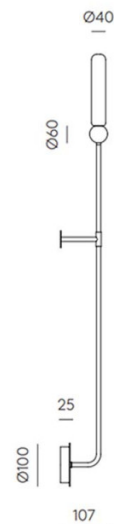

aromas

Aromas Del Campo Delie Wall Light

LA10774

SOURCE: <https://www.davidvillagelighting.co.uk/product/Aromas-Del-Campo-Delie-Wall-Light/10000999>

PRODUCT DESCRIPTION

Designer: JF Sevilla

Aromas Del Campo Delie Wall Light

The Delie Wall Light was designed by JF Sevilla for Aromas Del Campo in 2020 and beautifully encapsulates the brands minimalistic aesthetics. The Delie Wall Light combines marble, metal and glass, carrying a classic sensibility that is paired beautifully with modern craftsmanship and high quality materials. Sevilla puts the focus on illumination with this wall light, combining cylindrical shades with a spherical marble detail that adds a sense of balance to the design. The marble detail adds a burst of elegance to the light and an artistic touch to your environment.

Available in two sizes, Delie can be placed anywhere in your environment for a functional and impressive look. Perfect for hallways, staircases and bedrooms; the Delie Wall Light can transform your residential space. When it comes to commercial interiors, Delie is a gorgeous addition to hospitality based spaces, including restaurants, bars and hotels. It can also make an impact in libraries, galleries and environments in the health and wellness sector. Choose from Black Marble and Aged Gold Metal or White Marble and Matt Black Metal to add an elegant touch to any room.

PRODUCT SPECIFICATION

Light Source: 1 x Max 5W G9 LED Dimmable (included)

IP Code: 20

Dimming: Dimmable via mains phase dimming.

Dimensions: Small:
Depth: 10cm
Height: 38cm
Sphere: Ø6cm
Diffuser: Ø4cm

Large:
Depth: 10cm
Height: 115cm
Sphere: Ø6cm
Diffuser: Ø4cm

Small

Large