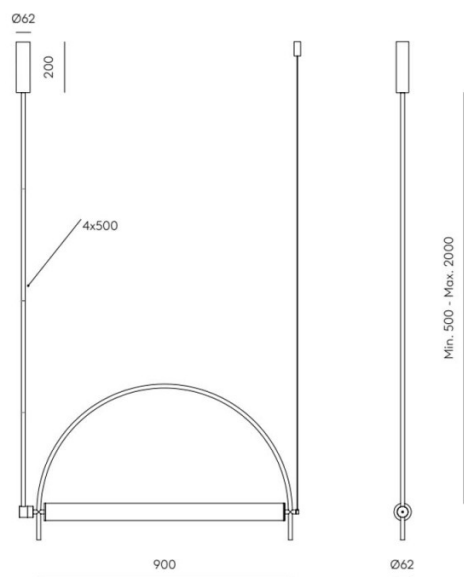

Arc Suspension by Aromas Del Campo gets its name from the arch structure and is a lighting solution which successfully plays with geometry, resulting in an extremely elegant and unique design. The arch-shaped structure is available in either black or matte gold and is attached to a tubular light diffuser, concealing an LED light source and projecting an even light emission. The arch can be manoeuvred to reach either upwards or downwards and is the perfect way to add a unique touch to your space.

The Aromas Arc Suspension is height adjustable by means of 4 fixed bars, each measuring 50cm. The minimum suspension height for this light is 50cm, whilst the maximum is 200cm - making it easy to adapt to your environment. Arc was specifically designed with large spaces in mind and makes a beautiful addition to buildings in the hospitality sector, as well as contemporary workspaces. The Arc can be displayed individually or even grouped together, with the arch at different angles, to resemble a wave.

PRODUCT SPECIFICATION

- Light Source:** 20W, 2700K, 2000 Lumens
- IP Code:** 20
- Dimming:** Dimmable via Triac dimming.
- Dimensions:** Width: 90cm
Minimum Drop Height: 50cm
Maximum Drop Height: 200cm
Ceiling Canopy: Ø6.2cm