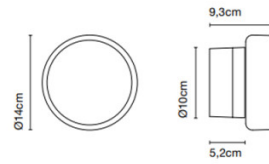

PRODUCT SPECIFICATION

Light Source: **Roc Mini:** 2.9W, 2700K, 109 Lumens
Roc: 9.5W, 2700K, 421 Lumens
Roc Plus: 10.8W, 2700K, 540 Lumens

IP Code: 65

Dimming: Dimmable via Triac dimming.

Dimensions: Roc Mini:
Shade: Ø8.5cm
Depth: 7.5cm
Base: Ø7cm

Roc:
Shade: Ø14cm
Depth: 7.5cm
Base: Ø10cm

Roc Plus:
Shade: Ø17cm
Depth: 7.5cm
Base: Ø12.4cm

Roc Mini

Roc

Roc Plus

For all sales and technical enquiries, please contact:

+44 (0)114 263 4266

info@davidvillagelighting.co.uk

www.davidvillagelighting.co.uk