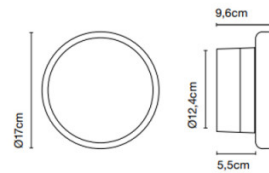

Roc Plus

For all sales and technical enquiries, please contact:

+44 (0)114 263 4266

info@davidvillagelighting.co.uk

www.davidvillagelighting.co.uk