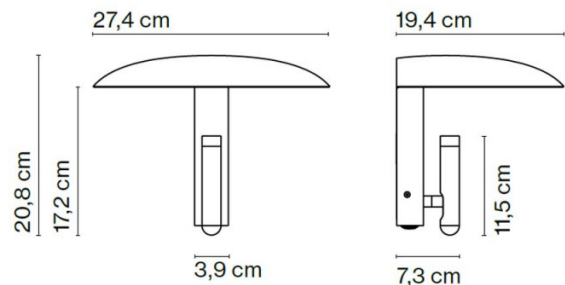

PRODUCT SPECIFICATION

Light Source: 2.1W, 2700K, 199 Lumens

IP Code: 20

Dimming: Integrated on/off switch on the product.

Dimensions: Shade Width: 27.4cm
Shade Depth: 19.4cm
Full Height: 20.8cm
Base Height: 17.2cm
Base Width: 3.9cm
Light Source Height: 11.5cm