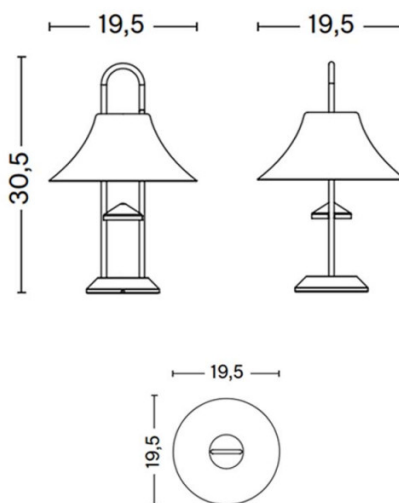

Designed by Inga Sempe, the Mousqueton Portable LED Lamp is a functional portable lamp with a stripped-back, contemporary aesthetic. The sleek metal frame contrasts with the coloured shades, making a striking statement piece. The frame's carabiner hook adds extra versatility to the lamp, allowing it to be suspended as well as placed on a surface. This, along with an IP rating of 44, makes the Mousqueton a perfect outdoor lamp and camping companion.

Although it boasts a deceptively minimalistic profile, the Mousqueton features technical elements that are cleverly incorporated within the lamp. The integrated LED light source ensures a long lifespan, guaranteeing at least 25,000 hours of use. A touch dimmer on the inside of the shade allows users to easily adjust light intensity to suit any environment. Charge via the included USB-C cable to provide up to 10 hours of use, depending on the brightness selected.

PRODUCT SPECIFICATION

Light Source: 3W, 2550K, 157 Lumens

IP Code: 44

Dimming: Integrated dimmer on the product.

Dimensions: Height: 30.5cm
Width: 19.5cm
Base: Ø19.5cm

For all sales and technical enquiries, please contact: