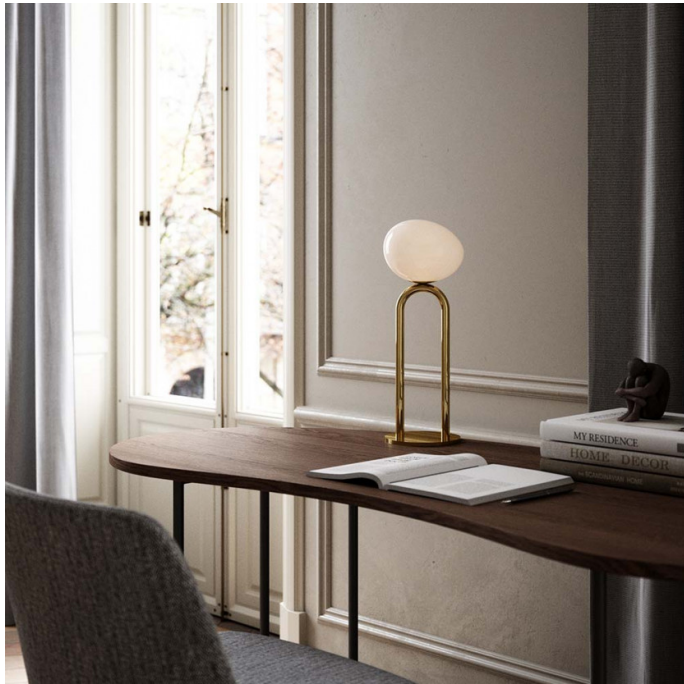

Design For The People Shapes Table Lamp

LA10721/TABLE

SOURCE: <https://www.davidvillagelighting.co.uk/product/Design-For-The-People-Shapes-Table-Lamp/10000908>

PRODUCT DESCRIPTION

Designer: Maria Berntsen

Design For The People Shapes Table Lamp

Danish designer Maria Bernsten has utilised an asymmetrical form and high quality materials to create the Shapes Table Lamp. A further addition to the Shapes collection, this table lamp was also inspired by elegant and exquisite jewellery, the contrast of the opal glass diffuser and the brass stem results in a beautiful and refined modern day design. The Shapes Table Lamp can effortlessly blend into almost any contemporary or more classic interior.

The diffuser emits a soft light that is perfect for spaces that are used for relaxing and unwinding after a long day. A staple next to your sofa in the living room, on a set of drawers in your bedroom or a side table in your dining area. Alternatively, this lamp can also work for modern spaces, it provides a perfect amount of ambient light to restaurants, hotel rooms or bars.