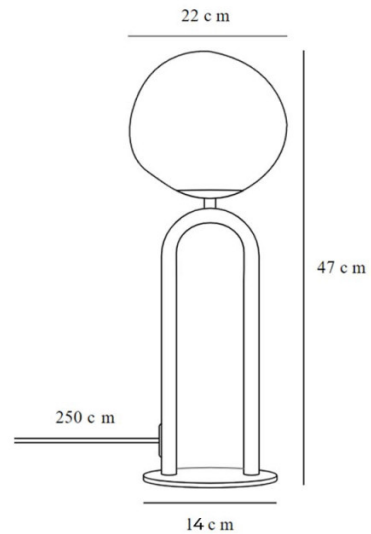

Design For The People Shapes Table Lamp

LA10721/TABLE

SOURCE: <https://www.davidvillagelighting.co.uk/product/Design-For-The-People-Shapes-Table-Lamp/10000908>

PRODUCT DESCRIPTION

Designer: Maria Berntsen

Design For The People Shapes Table Lamp

Danish designer Maria Bernsten has utilised an asymmetrical form and high quality materials to create the Shapes Table Lamp. A further addition to the Shapes collection, this table lamp was also inspired by elegant and exquisite jewellery, the contrast of the opal glass diffuser and the brass stem results in a beautiful and refined modern day design. The Shapes Table Lamp can effortlessly blend into almost any contemporary or more classic interior.

PRODUCT SPECIFICATION

- Light Source:** 1 x Max 15W E27 (excluded)
- IP Code:** 20
- Dimming:** In line on/off switch included on cable.
- Dimensions:** Shade: Ø22cm
Height: 47cm
Base: Ø14cm
Cable Length: 250cm